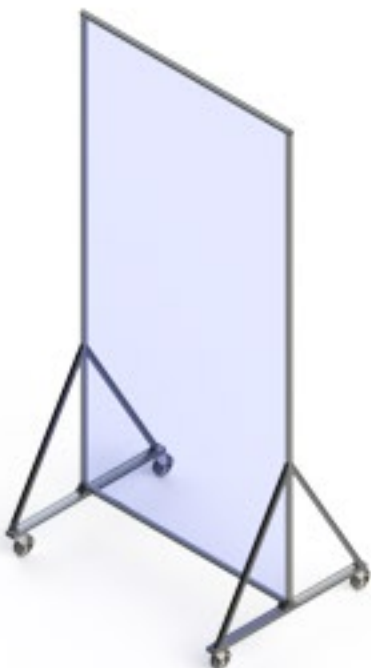

EMPLOYEE GERM BARRIERS & SNEEZE GUARDS

CUSTOM OR PRE-DESIGNED ALUMINUM & POLYCARBONATE GUARDING

Sneeze Guards and employee safety barriers are a crucial form of protection from the transmission of COVID 19 coronavirus and other viruses and bacteria. Parco's aluminum and polycarbonate barriers & protective guarding are being used across the country in retail, commercial, and industrial environments. For greater impact strength and abrasion resistance, our shields are made using polycarbonate or acrylic sheets. Parco-Inc. can manufacturer any pre-designed or custom guarding

DESKTOP GERM BARRIER

Keep your employees safe while maintaining the ability to continue working.

- Lightweight Kwik Tube Framing
- Many Colors of Tubing Available
- Polycarbonate or Acrylic
- Portable or Stationary Barriers
- Custom or Pre-Designed Options

Y-FRAME SAFETY GUARDS

Separate more than one person at a time for when you need to keep the line moving.

- T-Slot Aluminum Framing
- Heavy Duty - Built to Last
- Polycarbonate or Acrylic
- Custom or Pre-Designed